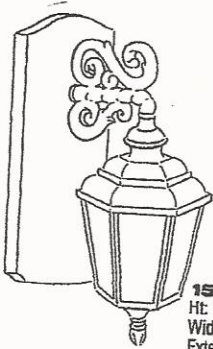

Melissa LIGHTING®

1500 Series

Avanti Lighting

GARAGE

15508

15508
Ht: 21"
Wid: 10"
Extend: 11 1/2"
Top to outlet: 9"

HANGING

FRONT

ENTRANCE

1551

1551
Ht. 18"
Wid. 10"
Overall: 30"

YARD LIGHT

1550

1550
Ht. 22"
Wid. 10"

ENTRANCE

HALF WALL

2N + 1550

2N
Ht. 2 1/2", Wid. 5 1/2", Fitter: 3"
(Includes 4 Tap-Con Anchor Screws)

Our garage coach lights, yard light tops, hanging front entrance lights and the front entrance on the half wall(s) fixtures on some our homes are included in the Avanti Collection of Melissa Lighting. There are currently two approved versions: Glass= Ripple and Color = White Textured "or" Glass = Clear and Color = Flat White. These are the only exterior fixtures that are approved by our Savannah Documents.